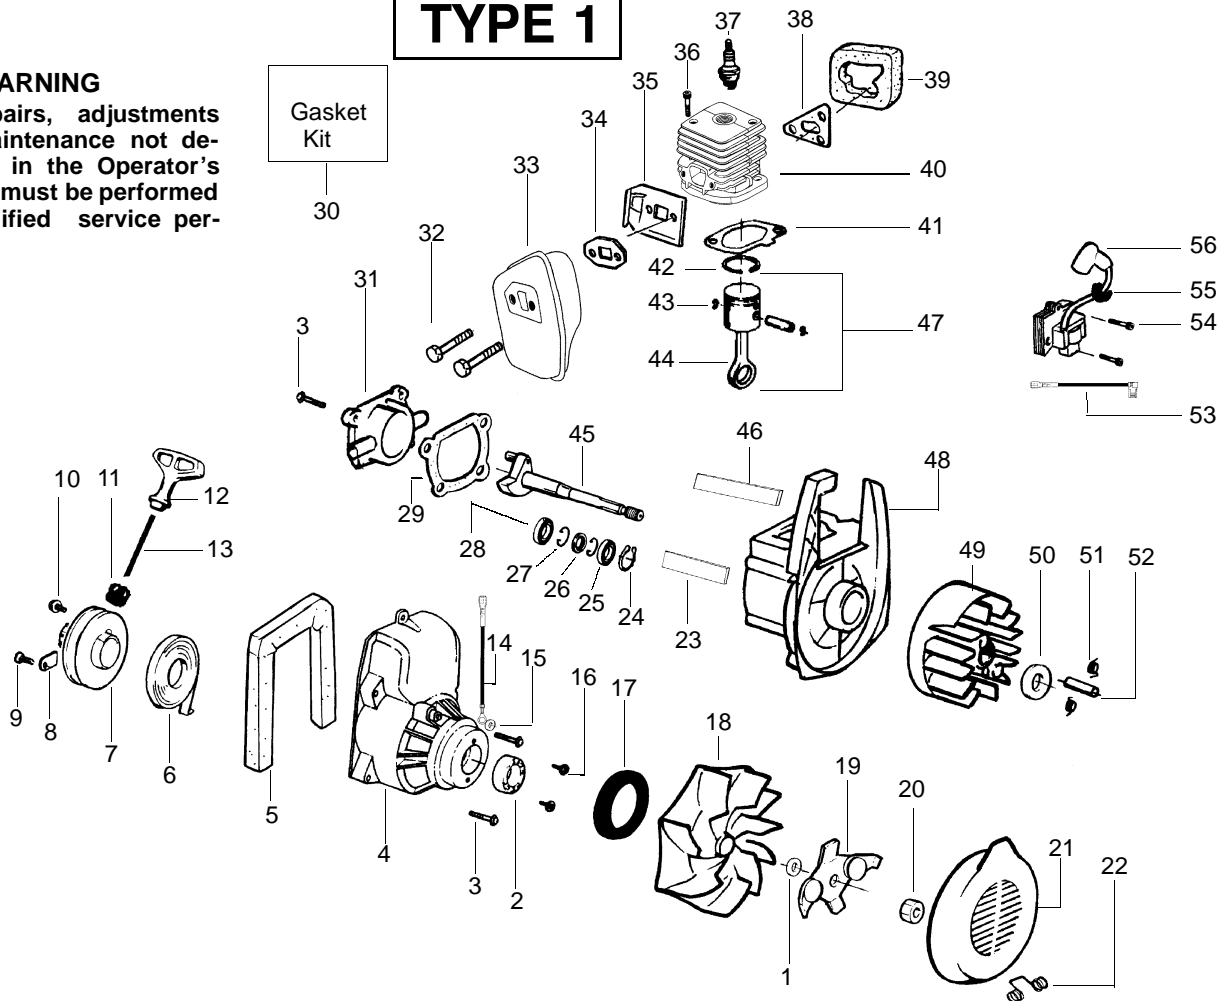

⚠ WARNING
All repairs, adjustments and maintenance not described in the Operator's Manual must be performed by qualified service personnel.

Ref.	Part No.	Description	Ref.	Part No.	Description
1.	530095597	Blower Tube	28.	530049312	Housing-Right
2.	530049322	Carburetor Adaptor	29.	530049617	Guide Starter Rope
3.	530016014	Screw	30.	530049323	Isolator
4.	530049526	Throttle Plate	31.	530036792	Isolator
5.	530049324	Throttle Linkage	32.	530049311	Housing-Left
6.	530049834	Choke Lever	33.	530015886	Screw
7.	530015254	Washer	34.	530015880	Screw
8.	530015852	Choke Spacer	36.	530016324	Clamp-Blower Tube
9.	530015775	Screw	37.	530016322	Knob
10.	530049837	Knob-Throttle Lever	38.	530095469	Handle
12.	530049494	Wire Clamp	39.	530049879	Muffler Cover
13.	530069924	Carburetor Ass'y. (WA-229)	40.	530015880	Screw
15.	530052293	Choke Plate	41.	530069247	Line Kit-Carb/Purge
16.	530402044	Spring Cover Latch	42.	530095646	Fuel Pick-up Ass'y.
17.	530015957	Screw	43.	530049491	Fuel Tank Ass'y.
18.	530015849	Screw	44.	530049527	Gasket-Fuel Tank
19.	530049315	Air Box Cover	45.	530069216	Line Kit-Tank/Purge
20.	530049836	Knob-Choke Lever	46.	530049386	Fuel Cap w/Retainer
21.	530049325	Throttle Lever	47.	530069813	Gasket Kit
22.	530019246	Filter-Choke Plate	48.	530049316	Air Box
23.	530016211	Retainer-Purge Button	49.	530049383	Air Filter
24.	530069572	Switch			
25.	530049838	Purge Button		Not Shown	
26.	530016212	Spring-Purge Button		---	Operator Manual
27.	530016207	Nut		530087850	Scan.
				530087851	Euro.

✓ = NEW PART NUMBER FOR THIS IPL * = REFER TO THE SERVICE REFERENCE INDICATED FOR MORE INFORMATION. (LOCATED AT END OF IPL)

TYPE 1

▲ WARNING
All repairs, adjustments and maintenance not described in the Operator's Manual must be performed by qualified service personnel.