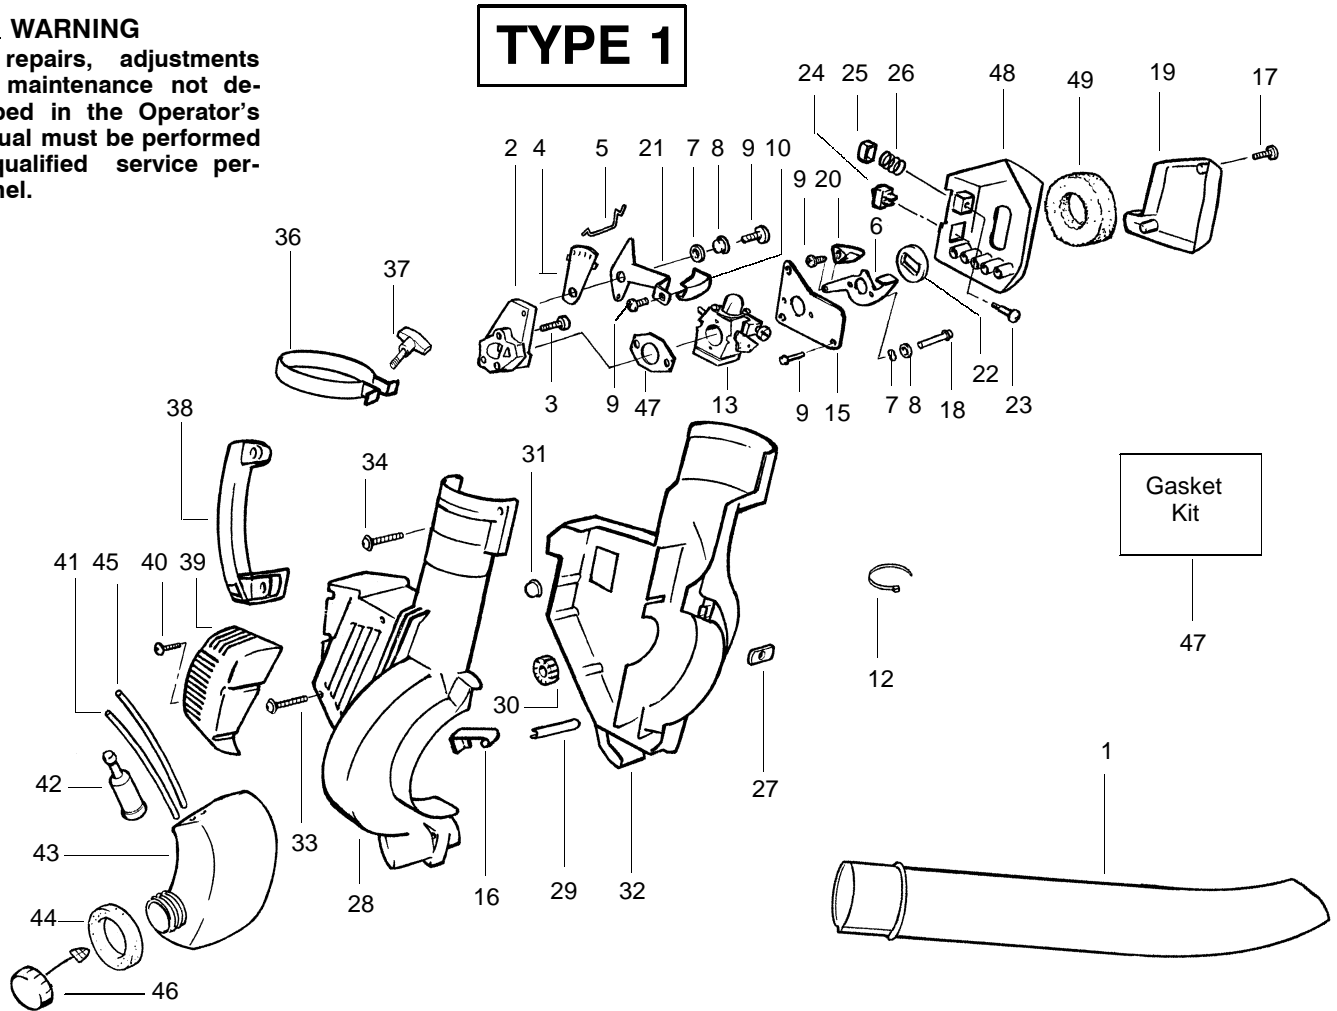

⚠ WARNING
All repairs, adjustments and maintenance not described in the Operator's Manual must be performed by qualified service personnel.

Ref.	Part No.	Description	Ref.	Part No.	Description
1.	530095597	Blower Tube	28.	530049312	Housing-Right
2.	530049322	Carburetor Adaptor	29.	530049617	Guide Starter Rope
3.	530016014	Screw	30.	530049323	Isolator
4.	530049526	Throttle Plate	31.	530036792	Isolator
5.	530049324	Throttle Linkage	32.	530049311	Housing-Left
6.	530049834	Choke Lever	33.	530015886	Screw
7.	530015254	Washer	34.	530015880	Screw
8.	530015852	Choke Spacer	36.	530016324	Clamp-Blower Tube
9.	530015775	Screw	37.	530016322	Knob
10.	530049837	Knob-Throttle Lever	38.	530095469	Handle
12.	530049494	Wire Clamp	39.	530049879	Muffler Cover
13.	530069924	Carburetor Ass'y. (WA-229)	40.	530015880	Screw
15.	530052293	Choke Plate	41.	530069247	Line Kit-Carb/Purge
16.	530402044	Spring Cover Latch	42.	530095646	Fuel Pick-up Ass'y.
17.	530015957	Screw	43.	530049491	Fuel Tank Ass'y.
18.	530015849	Screw	44.	530049527	Gasket-Fuel Tank
19.	530049315	Air Box Cover	45.	530069216	Line Kit-Tank/Purge
20.	530049836	Knob-Choke Lever	46.	530049386	Fuel Cap w/Retainer
21.	530049325	Throttle Lever	47.	530069813	Gasket Kit
22.	530019246	Filter-Choke Plate	48.	530049316	Air Box
23.	530016211	Retainer-Purge Button	49.	530049383	Air Filter
24.	530069572	Switch			
25.	530049838	Purge Button		Not Shown	
26.	530016212	Spring-Purge Button		---	Operator Manual
27.	530016207	Nut		530087850	Scan.
				530087851	Euro.

✓ = NEW PART NUMBER FOR THIS IPL * = REFER TO THE SERVICE REFERENCE INDICATED FOR MORE INFORMATION. (LOCATED AT END OF IPL)

TYPE 1 ONLY

Carburetor Assembly Part # 530069924 - (WA-229)

Key No.	Part No.	Description
1	530038403	Limiter Cap
2	530069842	Carburetor Repair Kit
3	530069845	Gasket/Diaphragm Kit