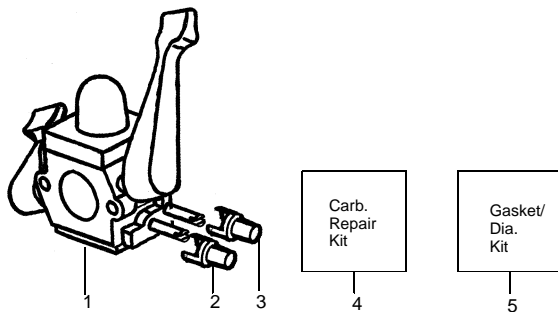

TYPE 2,3 ONLY

Carburetor Assembly Part # 530071465 - (C1Q-W11)

Ref.	Part No.	Description
1.	530071465	Assy-Carb. Zama (C1Q-W11)
2.	530038479	Cap-Limiter (high) brown
3.	530038478	Cap-Limiter (low) tan
4.	530071475	Kit-Carb. Repair
5.	530071489	Kit-Carb. Gasket (Zama)

Kit - Carburetor Assy # 530071632 - C1Q-W11C

Note: No Repair kits are available for this carburetor, please order the complete assembly part number 530-071632 (C1Q-W11C)