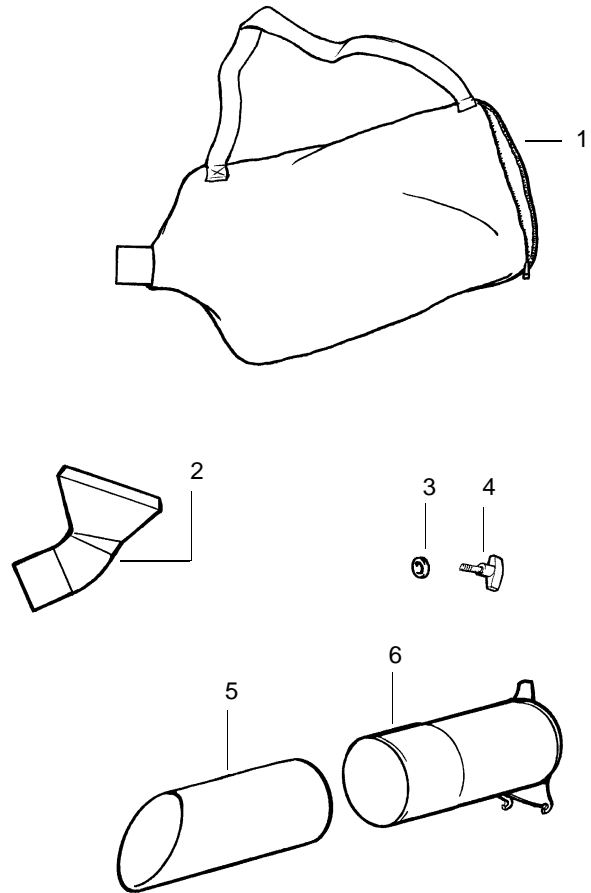

✓ = NEW PART NUMBER FOR THIS IPL * = REFER TO THE SERVICE REFERENCE INDICATED FOR MORE INFORMATION. (LOCATED AT END OF IPL)

TYPE 1 ONLY

Carburetor Assembly Part # 530069924 - (WA-229)

Key No.	Part No.	Description
1	530038403	Limiter Cap
2	530069842	Carburetor Repair Kit
3	530069845	Gasket/Diaphragm Kit

TYPE 2,3 ONLY

Carburetor Assembly Part # 530071465 - (C1Q-W11)

Ref.	Part No.	Description
1.	530071465	Assy-Carb. Zama (C1Q-W11)
2.	530038479	Cap-Limiter (high) brown
3.	530038478	Cap-Limiter (low) tan
4.	530071475	Kit-Carb. Repair
5.	530071489	Kit-Carb. Gasket (Zama)

Kit - Carburetor Assy # 530071632 - C1Q-W11C

Note: No Repair kits are available for this carburetor, please order the complete assembly part number 530-071632 (C1Q-W11C)

TYPE 1,2,3

Vacuum Tube Ass'y.

Ref.	Part No.	Description
1.	530095564	Assy-Vac. Bag w/strap
2.	530095470	Tube-Elbow Vac
3.	530049686	Retainer-Vac Tube Knob
4.	530016322	Knob
5.	530094476	Tube-Lower Vac
6.	*****	Tube-Upper Vac