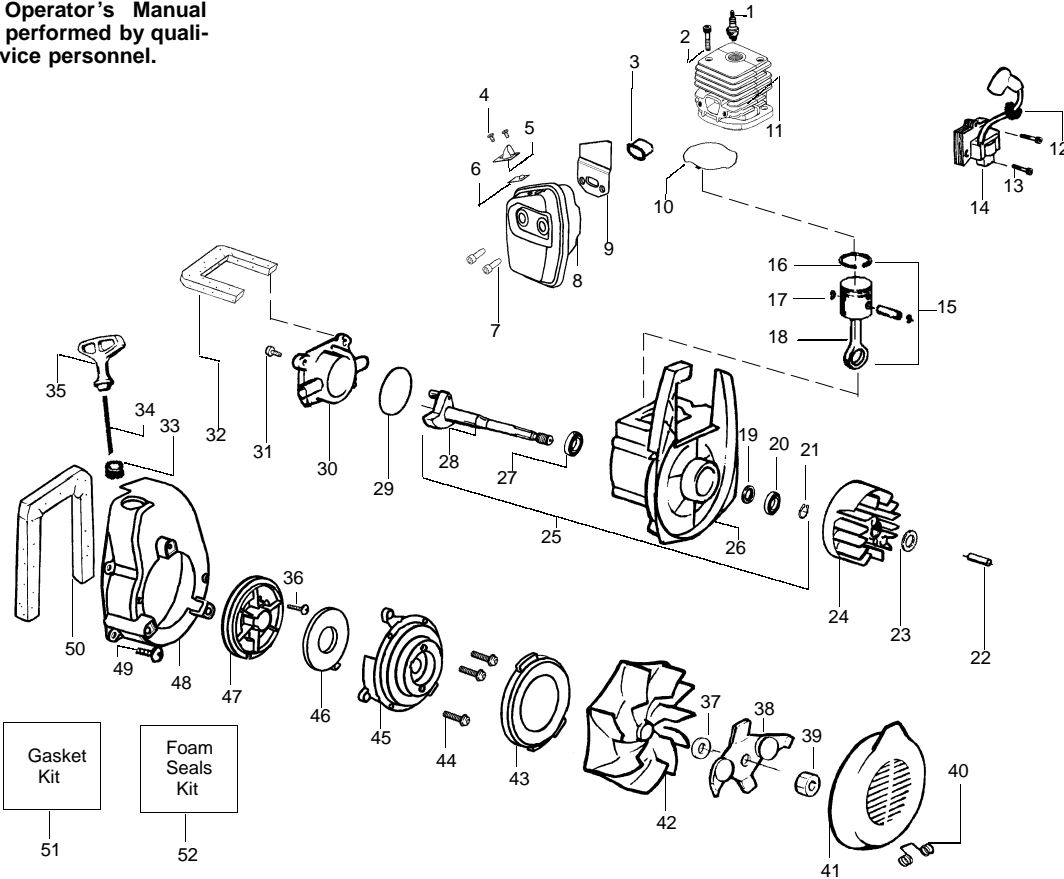

TYPE 2

WARNING
All repairs, adjustments and maintenance not described in the Operator's Manual must be performed by qualified service personnel.

Ref.	Part No.	Description	Ref.	Part No.	Description	Ref.	Part No.	Description
1.	952030164	Spark Plug (RCJ-6Y)	20.	530055728	Bearing-Outer	39.	530626605	Nut
2.	530015953	Screw	21.	530015941	Retainer Ring-C'chaft	40.	530402043	Spring-Return Cover
3.	530055191	Insulator-Heat	22.	530016190	Spacer-Flywheel	41.	530049313	Door-Inlet
4.	530055240	Screw	23.	530015149	Washer	42.	530069817	Kit-Impeller Assy
5.	530055241	Deflector-Muffler	24.	530039209	Assy-Flywheel	43.	530055106	Seal-Ring
6.	530071461	Kit-Spark Screen (incl. #4)	25.	530071456	Assy-Crankcase/Crank shaft (incl. 21,26,28)	44.	530016349	Screw
7.	530016341	Screw-Muffler-Internal	26.	530012440	Assy-Crankcase (Incl. 19,20,27)	45.	530055101	Housing-Pulley
8.	530071499	Kit-Muffler (incl. 4-6,7,9)	27.	530032125	Bearing-Inner	46.	530042086	Spring-Starter
9.	530071458	Gasket-Baffle (Kit)	28.	530012452	Assy-Crankshaft	47.	530071466	Kit-Starter Pulley
10.	530071458	Gasket-Cylinder (Kit)	29.	530071458	O-ring-C/case (Kit)	48.	530055102	Housing-Fan
11.	530071457	Kit-Cylinder	30.	530012443	Cover-Crankcase	49.	530015810	Screw
12.	530019182	Grommet-Ign. Module	31.	530015810	Screw	50.	530071459	Foam-365mm (Kit)
13.	530016357	Screw-Ignition Module	32.	530071459	Foam-219mm (Kit)	51.	530071458	Kit-Gasket (includes #9,10,29, adaptor gas ket, & carb. gasket)
14.	530035505	Module-Ignition	33.	530029182	Eyelet-Flange	52.	530071459	Kit-Foam Seals (includes #32,50, air dam & Fuel line grommet)
15.	530069812	Kit-Piston (Incl. 16 & 17)	34.	530071467	Kit-Rope			
16.	530055120	Ring-Piston	35.	530049488	Handle-Starter			
17.	530015162	Retainer-Piston Pin	36.	530016326	Screw-Rope			
18.	530069945	Assy-Connecting Rod	37.	530016240	Washer-Belleville			
19.	530019264	Seal-Crankcase	38.	530095461	Assy-Mulch Blade			

✓ = NEW PART NUMBER FOR THIS IPL   ★ = REFER TO THE SERVICE REFERENCE INDICATED FOR MORE INFORMATION. (LOCATED AT END OF IPL)